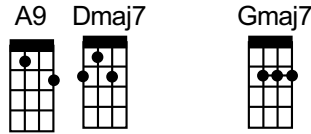

Key: D Tempo: 120 BPM

In a Little Hula Heaven

Leo Robin, Ralph Rainger 1937

Backup vocals harmonize underline

Intro
 Mike count in, all start: Dmaj7/4 A9/4, Dmaj7/4 A9/4, Dmaj7/4 A9/4, Dmaj7/4 A/1 rest/3

2x

Dmaj7/4	Gmaj7/4	Dmaj7/4	B7/4	E7/4	A7/4	D/4	A7/4
We could be together <u>in a little hula heaven, heaven dreams of love.</u>							
Dmaj7/4	Gmaj7/4	Dmaj7/4	B7/4	E7/4	A7/4	D/4	D7/4
So gay and free together <u>in a little hula heaven under a koa tree.</u>							
G/4	Gm/4	Dmaj7/4	B7/4	E7/8	A7/8		
<u>Days would be lazy and sweetly crazy, skies would go hazy above.</u>							
Dmaj7/4	Gmaj7/4	Dmaj7/4	B7/4				
Then we'd be all alone <u>together in a</u>							
E7/4	A7/4	D/4	1: A7/4 repeat				
<u>little hula heaven under a silv'ry sea.</u>							
2: B7/4 go on							

E7/8 Bb/8
In a little hula heaven, in a little hula heaven,
 Dmaj7/4 A9/4 D/4 A9/4 Dmaj7/4 A9/4 Dmaj7/4 rest/4 D6/1
In a little hula heaven, heaven dreams of love.